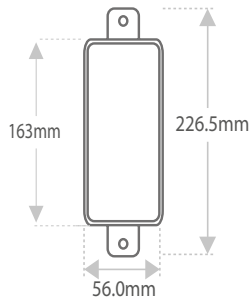

NEW PRODUCT RELEASE

FM850 SERIES LED BULL BAR Lamps

Description

The FM850LED is an innovative full featured LED bull bar lamp comprising indicator and front position functions in a single package solution. This lamp features a heavy duty construction designed specifically for SUVs and extreme environments. The clear lens design is highly aesthetic to match modern vehicle styling. A tab mount design allows for simple mounting with side adjustment. Dimensions of the FM850LED allow for retrofit, upgrade or replacement of similar style older bull bar lamps. Suit OE, SUV and commercial applications.

Functions	Front Position / Front Direction Indicator
Voltage	9-33V DC Varivolt®
Wattage	Front Position: 1.8W Front Direction Indicator: 3.7W
Mounting	Tab Mount
Lens Material	Polycarbonate
Environmental Protection	IP67
Cable Length	0.3M

Applications

- SUV • Trucks • Rigid Body • Custom Builds

Compliance

ADR Compliant Functions	Front Position: 49/00, Front Direction Indicator: 6/00: Cat1
-------------------------	--

Parts List

FM850LED	LED Bullbar Lamp with Front Direction Indicator / Front Position 9-33V 0.3M -Blister
----------	--