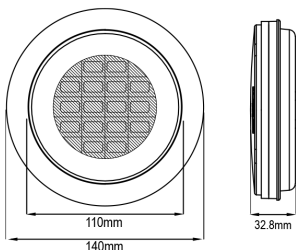

PRODUCT DATA SHEET CRL455 HALOTRACK™ COMBINATION SERIES

Features:

- Safely enhancing true edge lit HaloTrack™ technology
- Rubber mount for high reliability
- High-tech visual appearance
- Retrofits similar style lamps
- ADR & CRN Approved

Specifications:

Voltage:	9-33V Varivolt
Power:	Indicator: 4W Stop: 5W Diffused Rear: 2W
Lens:	Polycarbonate
Housing:	ABS
Mounting:	Rubber Insert
Environmental:	IP68
CTA:	
RL455DG	CTA-060512
RL455SG	CTA-060513