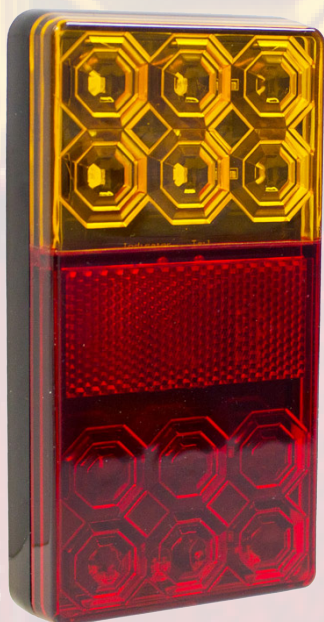

PRODUCT DATA SHEET

CRL120 SERIES - LOW PROFILE LED TRAILER LAMPS

**WITH
RETAIL READY
DISPLAY PACKS**

Features:

- Highly aesthetic lens design
- Low profile dimensions to suit multiple applications
- Simple quick mounting design
- Intergrated reflex reflector
- ADR compliant

Description:

Whitevision's all new CRL120 Series is the new modern design in rear LED combination lamp with an ultra low profile. Featuring 12 super bright, high reliability LEDs, the advanced optics provide full form signal illumination for increased safety and awareness. Incorporating stop / tail / indicator / lic plate and reflector functions for an all in one package, making it the perfect fit for many OE and retro-fit applications.

Specifications:

Voltage:	12 or 10-30 V
Power:	Stop: 1.0Watt Tail: 0.2Watt Indicator: 1.0Watt NPL: 0.6Watt
Lens:	Polycarbonate
Housing:	ABS
Mounting:	Surface mount, sealed studs
Environmental:	IP68
CTA:	
CRL120LH	CTA-060539
CRL120RH	CTA-060507